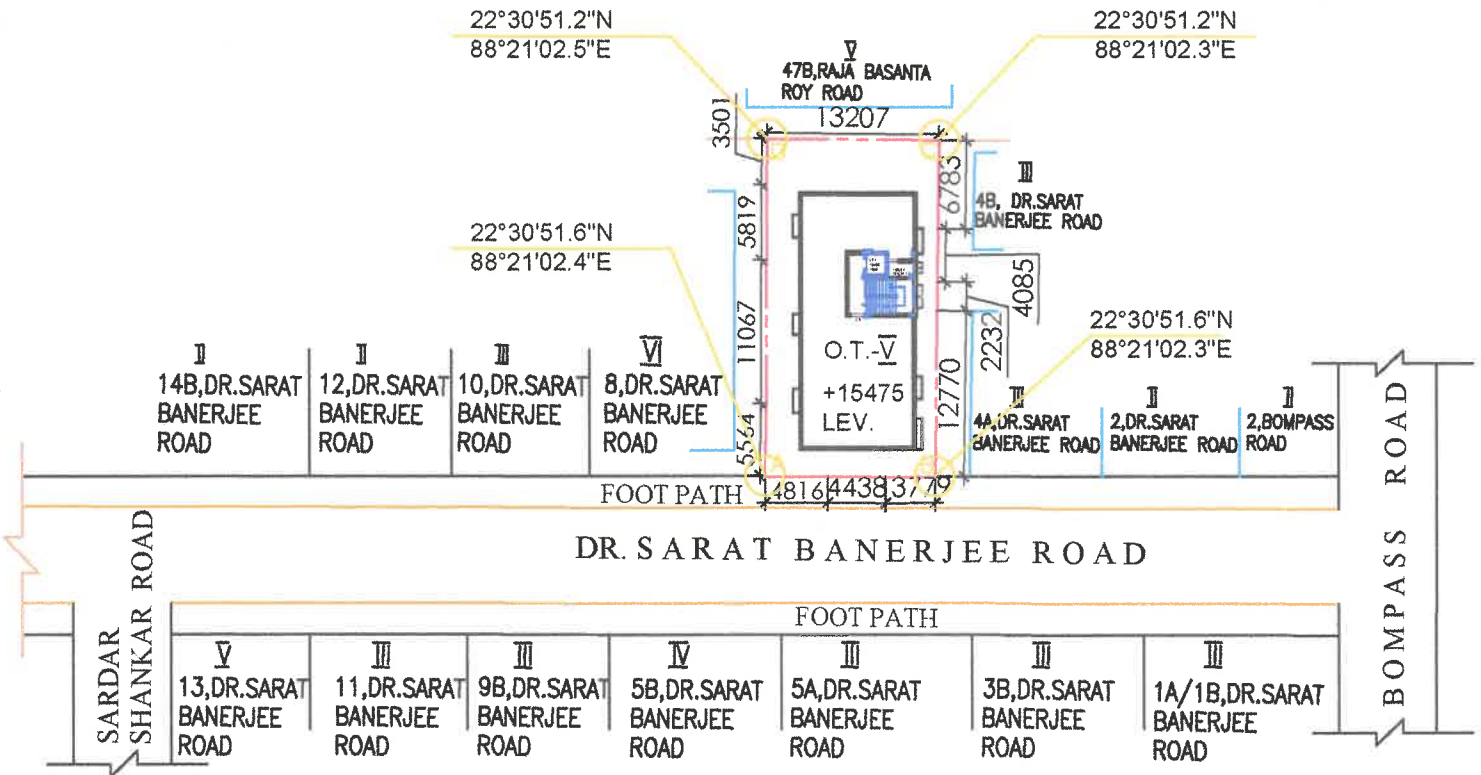

SITE PLAN OF PREMISES NO.- 6A, SARAT BANERJEE ROAD ,  
KOLKATA-700029, WARD NO.-87, BOROUGH-VIII, P.S.- TOLLYGUNGE

**SITE PLAN**  
**SCALE :1:600**

For Swastic Projects Pvt. Ltd

*[Signature]*  
Director